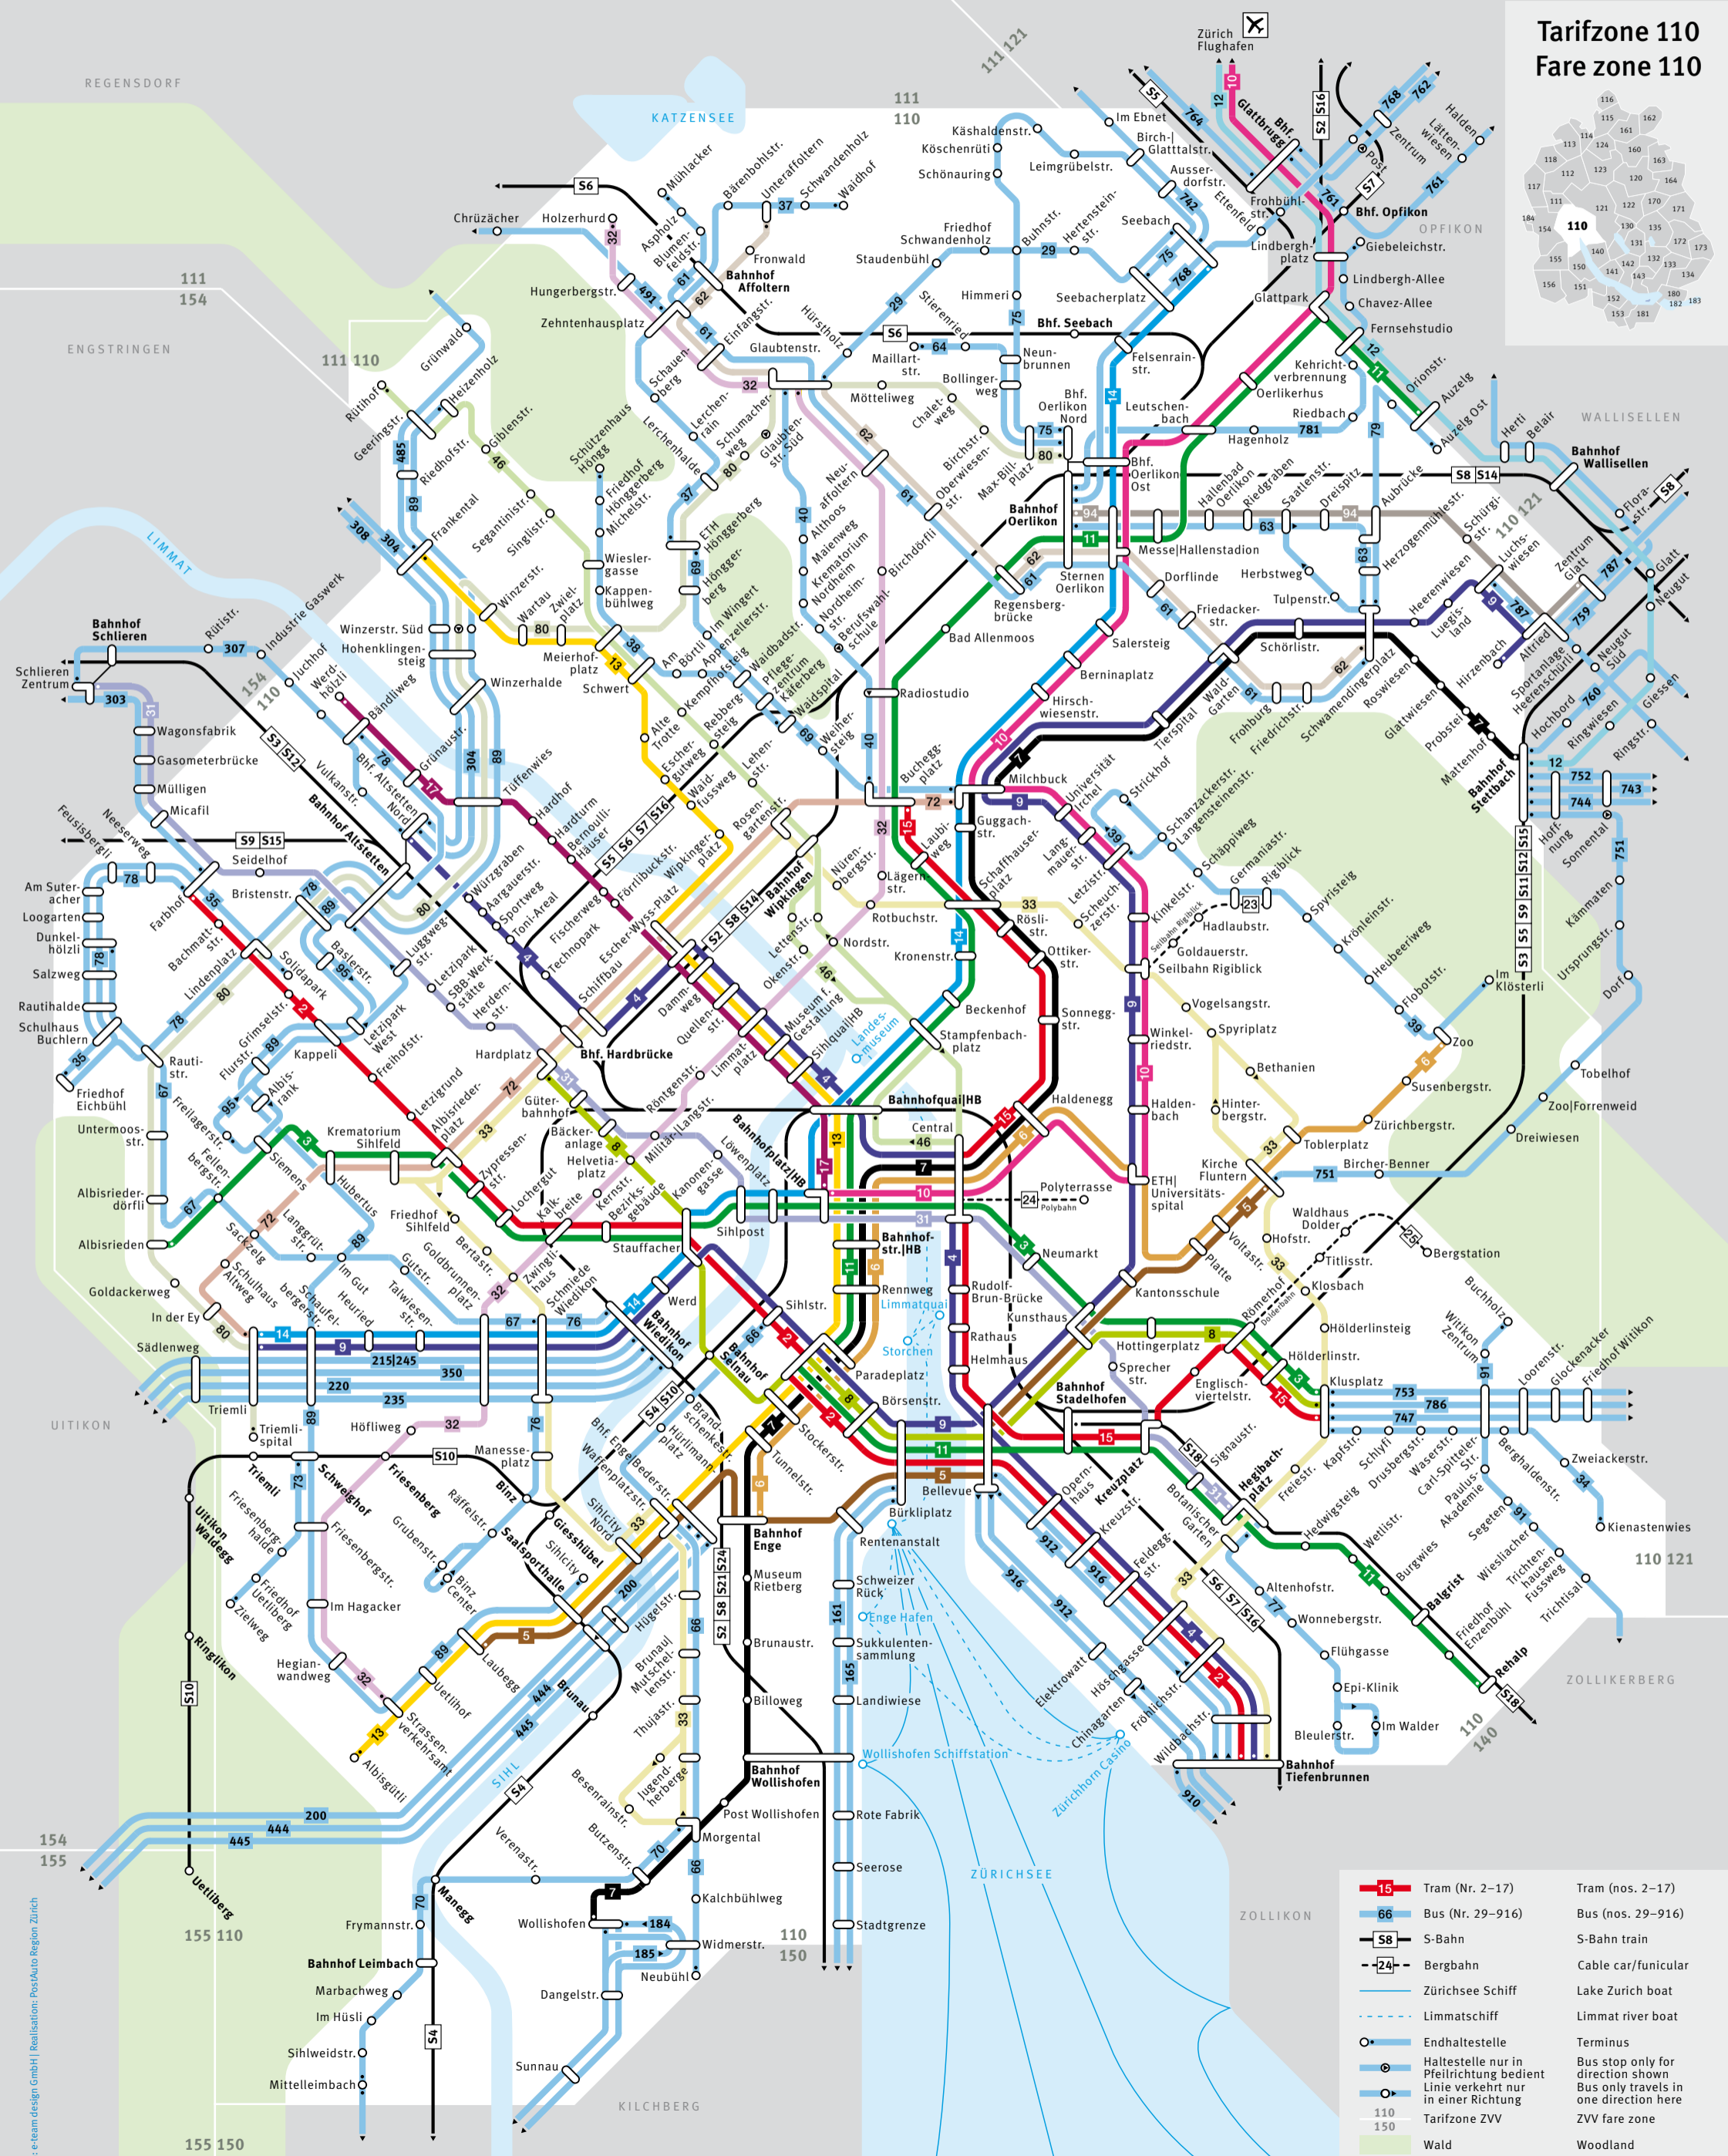

Tarifzone 110 Fare zone 110

- | | | | |
|----|--|----|--|
| 15 | Tram (Nr. 2-17) | 66 | Bus (nos. 29-916) |
| 58 | S-Bahn train | 24 | Cable car/funicular |
| | Zürichsee Schiff | | Lake Zurich boat |
| | Limmatschiff | | Limmat river boat |
| | Endhaltestelle | | Terminus |
| | Haltestelle nur in Pfeilrichtung bedient | | Bus stop only for direction shown |
| | Linie verkehrt nur in einer Richtung | | Bus only travels in one direction here |
| | 110 | | ZVV fare zone |
| | 150 | | Woodland |